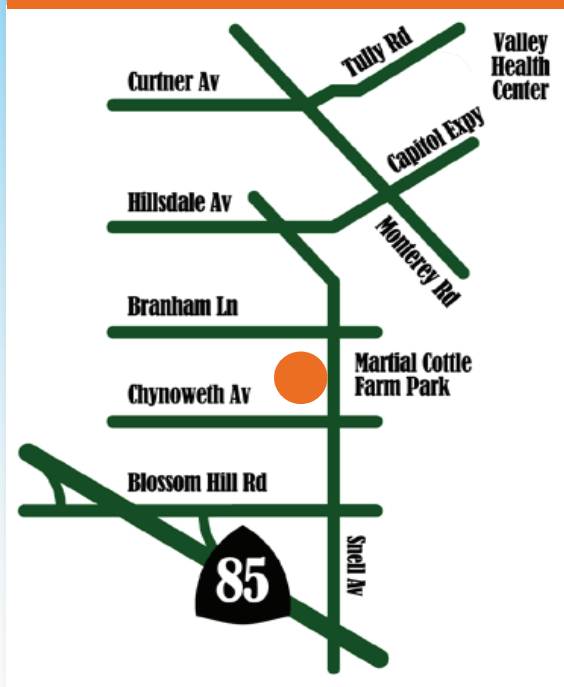

## FIRST SATURDAY OF EVERY MONTH

From **10 am** to **Noon** (meet at 9:30 am)

Explore nature on a walk with park staff. Learn about the agricultural history of Martial Cottle Park. Discover the beautiful Alviso Marina habitat on the Alviso Slough Trail.

### Martial Cottle Park

Chynoweth & Snell Avenue  
San José, CA 95136

Meet at the visitor center. Parking entrance fees apply. Street parking is also available.

### Alviso Marina County Park

1195 Hope Street, San José, CA 95002

**FREE** parking is available!

We recommend you wear appropriate shoes.  
Bring sun/rain protection, water and snacks.

**For more information, call (408) 793-2721.**

## Parque Martial Cottle

Avenida de Chynoweth & Snell  
San José, CA 95136

Reunirse en el centro de visitantes (Visitor Center).  
Existe tarifas para estacionar en el parque.  
Estacionamiento en la calle también está disponible.